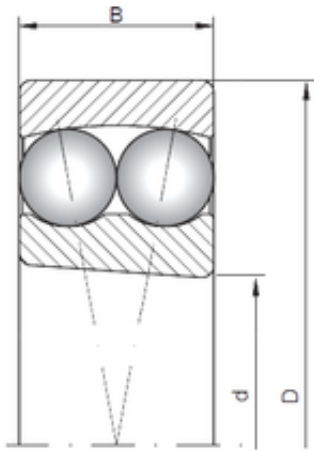

# SKF BEARING MANUFACTURING CO.,LTD.

50 mm x 110 mm x 27 mm Loyal 1310K self aligning ball bearings

Bearing No. 1310K

Size	50x110x27 mm
Bore Diameter	50 mm
Outer Diameter	110 mm
Width	27 mm
d	50 mm
D	110 mm
B	27 mm
C	27 mm
Weight	1,2 Kg
Basic dynamic load rating (C)	43,6 kN
Basic static load rating (C0)	14 kN
(Grease) Lubrication Speed	5600 r/min

1310K Bearing 2D drawings and 3D CAD models