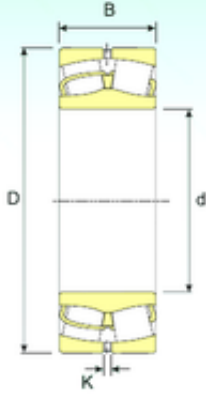

SKF BEARING MANUFACTURING CO.,LTD.

530 mm x 780 mm x 185 mm ISB 230/530
spherical roller bearings

Bearing No. 230/530

Size	530x780x185 mm
Bore Diameter	530 mm
Outer Diameter	780 mm
Width	185 mm
d	530 mm
D	780 mm
B	185 mm
C	185 mm
K	12 mm
Weight	310 Kg
Basic dynamic load rating (C)	4998 kN
Basic static load rating (C0)	9114 kN
(Grease) Lubrication Speed	612 r/min

230/530 Bearing 2D drawings and 3D CAD models