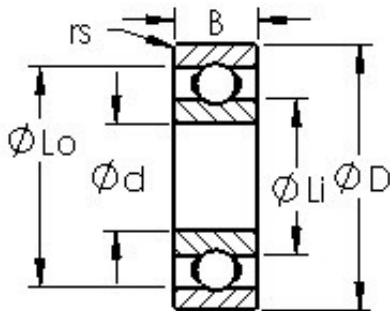

SKF BEARING MANUFACTURING CO.,LTD.

AST 6213 deep groove ball bearings

Bearing No. 6213

Size	65x120x23 mm
Bore Diameter	65 mm
Outer Diameter	120 mm
Width	23 mm
Bearing Type	Open
Bore Dia (d)	65.0000
Outer Dia (D)	120.0000
Width (B)	23.0000
Radius (min) (rs)	1.500
Dynamic Load Rating (Cr)	57,200
Static Load Rating (Cor)	40,100
Max Speed (Grease) (X1000 RPM)	5
Max Speed (Oil) (X1000 RPM)	6
Max. Shaft Shoulder Dia. Inner (Li)	80.0
Min. Housing Shoulder Dia., Outer (Lo)	112.0
Ball Qty	10
Ball Dia (Dw)	16.6690
Weight (g)	979.00
Precision	A1
Standard Clearance	C0
Material	52100 Chrome steel (or equivalent)

6213 Bearing 2D drawings and 3D CAD models