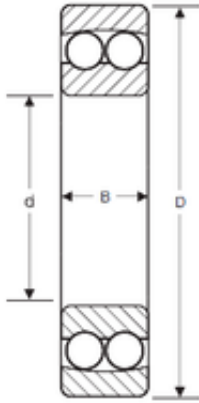

# SKF BEARING MANUFACTURING CO.,LTD.

65 mm x 120 mm x 23 mm SIGMA 1213 self aligning ball bearings

Bearing No. 1213

Size	65x120x23 mm
Bore Diameter	65 mm
Outer Diameter	120 mm
Width	23 mm
d	65 mm
D	120 mm
B	23 mm
C	23 mm

1213 Bearing 2D drawings and 3D CAD models