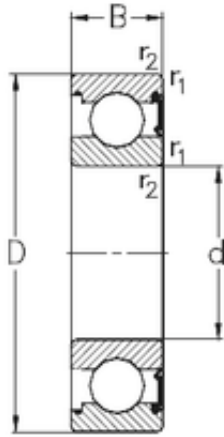

SKF BEARING MANUFACTURING CO.,LTD.

65 mm x 120 mm x 23 mm NKE 6213-RSR deep groove ball bearings

Bearing No. 6213-RSR

Size	65x120x23 mm
Bore Diameter	65 mm
Outer Diameter	120 mm
Width	23 mm
d	65 mm
D	120 mm
B	23 mm
C	23 mm
r1 min.	1,5 mm
r2 min.	1,5 mm
Weight	0,982 Kg
Basic dynamic load rating (C)	57 kN
Basic static load rating (C0)	40 kN

6213-RSR Bearing 2D drawings and 3D CAD models