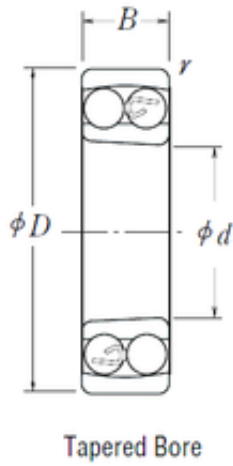

# SKF BEARING MANUFACTURING CO.,LTD.

65 mm x 120 mm x 23 mm FBJ 1213K self aligning ball bearings

Bearing No. 1213K

Size	65x120x23 mm
Bore Diameter	65 mm
Outer Diameter	120 mm
Width	23 mm
d	65 mm
D	120 mm
B	23 mm
C	23 mm
Weight	1,15 Kg
Basic dynamic load rating (C)	31 kN
Basic static load rating (C0)	12,5 kN
(Grease) Lubrication Speed	4800 r/min

1213K Bearing 2D drawings and 3D CAD models