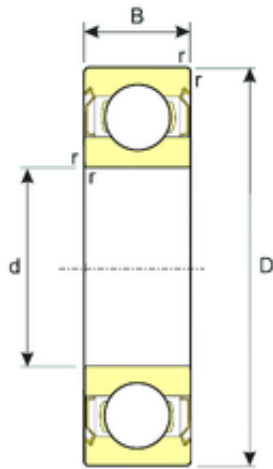

# SKF BEARING MANUFACTURING CO.,LTD.

65 mm x 120 mm x 23 mm ISB 6213-ZZ deep groove ball bearings

Bearing No. 6213-ZZ

Size	65x120x23 mm
Bore Diameter	65 mm
Outer Diameter	120 mm
Width	23 mm
d	65 mm
D	120 mm
B	23 mm
C	23 mm
Weight	0,99 Kg
Basic dynamic load rating (C)	57,33 kN
Basic static load rating (C0)	39,69 kN

6213-ZZ Bearing 2D drawings and 3D CAD models