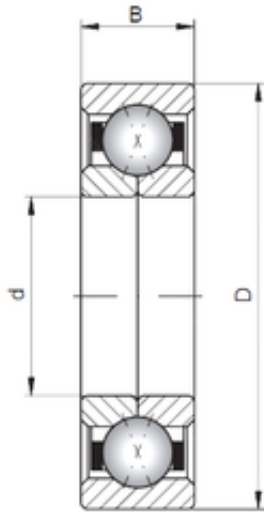

SKF BEARING MANUFACTURING CO.,LTD.

Loyal QJ213 angular contact ball bearings

Bearing No. QJ213

Size	65x120x23 mm
Bore Diameter	65 mm
Outer Diameter	120 mm
Width	23 mm
d	65 mm
D	120 mm
B1	23 mm
C	23 mm
Weight	1,2 Kg
Basic dynamic load rating (C)	104 kN
Basic static load rating (C0)	104 kN
(Grease) Lubrication Speed	3850 r/min

QJ213 Bearing 2D drawings and 3D CAD models