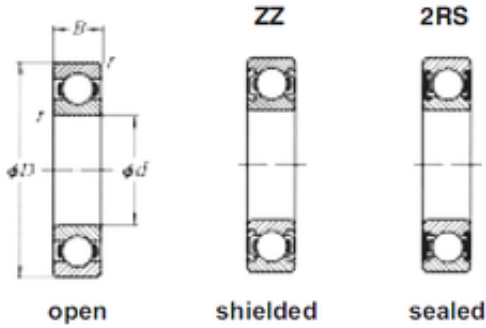

SKF BEARING MANUFACTURING CO.,LTD.

65 mm x 120 mm x 23 mm Loyal 6213-2RS deep groove ball bearings

Bearing No. 6213-2RS

Size	65x120x23 mm
Bore Diameter	65 mm
Outer Diameter	120 mm
Width	23 mm
d	65 mm
D	120 mm
B	23 mm
C	23 mm

6213-2RS Bearing 2D drawings and 3D CAD models