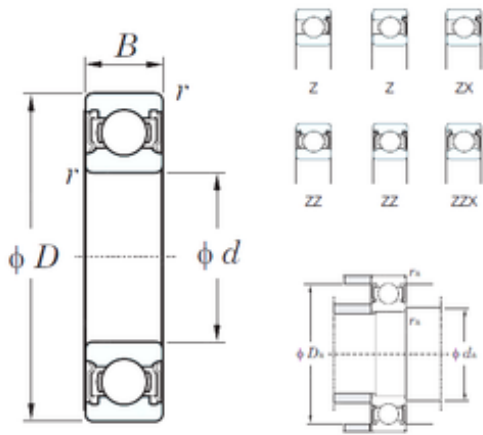

SKF BEARING MANUFACTURING CO.,LTD.

65 mm x 120 mm x 23 mm KOYO 6213ZZ deep groove ball bearings

Bearing No. 6213ZZ

6213ZZ Bearing 2D drawings and 3D CAD models

Size	65x120x23 mm
Bore Diameter	65 mm
Outer Diameter	120 mm
Width	23 mm
d	65 mm
D	120 mm
B	23 mm
C	23 mm
r min.	1,5 mm
da min.	73 mm
da max	79 mm
Da max.	112 mm
ra max.	1,5 mm
Weight	0,99 Kg
Basic dynamic load rating (C)	57,2 kN
Basic static load rating (C0)	40,1 kN
(Grease) Lubrication Speed	5400 r/min
Category	Single Row Ball Bearings
Inventory	0.0
Manufacturer Name	KOYO
Minimum Buy Quantity	N/A
Weight / Kilogram	1.071
Product Group	B00308
Enclosure	2 Metal Shields
Precision Class	ABEC 1 ISO P0

SKF BEARING MANUFACTURING CO.,LTD.

Maximum Capacity / Filling Slot	No
Rolling Element	Ball Bearing
Snap Ring	No
Internal Special Features	No
Cage Material	Steel
Internal Clearance	C0-Medium
Inch - Metric	Metric
Long Description	65MM Bore; 120MM Outside Diameter; 23MM Outer Race Width; 2 Metal Shields; Ball Bearing; ABEC 1 ISO P0; No Filling Slot; No Snap Ring; No Internal Special Features; C0-Medium Internal Clearance; Ste
Other Features	Deep Groove
Category	Single Row Ball Bearing
UNSPSC	31171504
Harmonized Tariff Code	8482.10.50.68
Noun	Bearing
Keyword String	Ball
Manufacturer URL	http://www.koyousa.com
Weight / LBS	2.18257
Outside Diameter	4.724 Inch 120 Millimeter
Inner Race Width	0 Inch 0 Millimeter
Outer Race Width	0.906 Inch 23 Millimeter
Bore	2.559 Inch 65 Millimeter