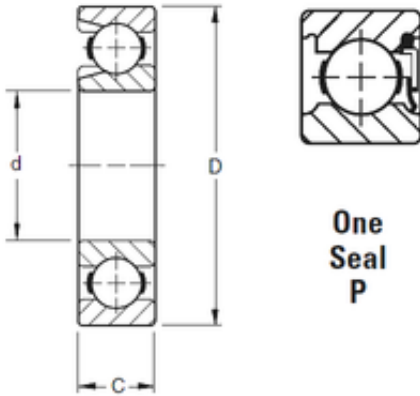

SKF BEARING MANUFACTURING CO.,LTD.

65 mm x 120 mm x 23 mm Timken 213WNP
deep groove ball bearings

Bearing No. 213WNP

Size	65x120x23 mm
Bore Diameter	65 mm
Outer Diameter	120 mm
Width	23 mm
d	65 mm
D	120 mm
B	23 mm
C	23 mm
Weight	1,207 Kg
Basic dynamic load rating (C)	92 kN

213WNP Bearing 2D drawings and 3D CAD models