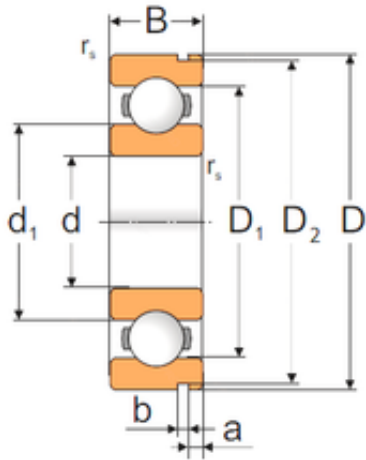

# SKF BEARING MANUFACTURING CO.,LTD.

65 mm x 120 mm x 23 mm Loyal 6213N deep groove ball bearings

Bearing No. 6213N

Size	65x120x23 mm
Bore Diameter	65 mm
Outer Diameter	120 mm
Width	23 mm
d	65 mm
D	120 mm
B	23 mm
C	23 mm
a	4,06 mm
b	3,1 mm
d1	82,5 mm
r5 min.	1,5 mm
D1	102,5 mm
D2	115,21 mm
Weight	0,961 Kg
Basic dynamic load rating (C)	57,2 kN
Basic static load rating (C0)	34,2 kN
(Grease) Lubrication Speed	5300 r/min

6213N Bearing 2D drawings and 3D CAD models