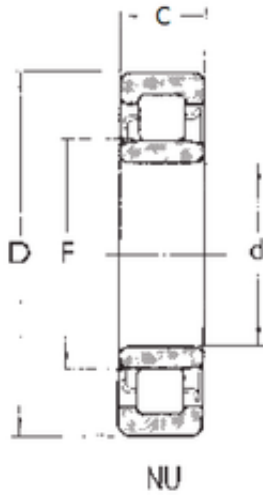

SKF BEARING MANUFACTURING CO.,LTD.

65 mm x 120 mm x 23 mm FBJ NU213
cylindrical roller bearings

Bearing No. NU213

Size	65x120x23 mm
Bore Diameter	65 mm
Outer Diameter	120 mm
Width	23 mm
d	65 mm
F	79,6 mm
D	120 mm
B	23 mm
C	23 mm
Weight	1,07 Kg
Basic dynamic load rating (C)	84 kN
Basic static load rating (C0)	94,5 kN
(Grease) Lubrication Speed	5300 r/min

NU213 Bearing 2D drawings and 3D CAD models