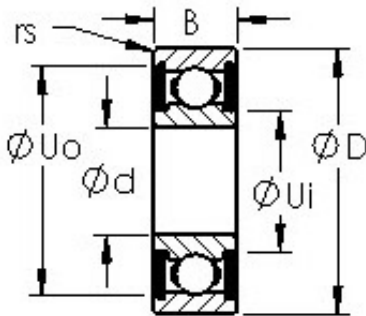

## AST 6213-2RS deep groove ball bearings

Bearing No. 6213-2RS

Size	65x120x23 mm
Bore Diameter	65 mm
Outer Diameter	120 mm
Width	23 mm
Bearing Type	Sealed
Bore Dia (d)	65.0000
Outer Dia (D)	120.0000
Width (B)	23.0000
Radius (min) (rs)	1.500
Dynamic Load Rating (Cr)	57,200
Static Load Rating (Cor)	40,100
Max Speed (Grease) (X1000 RPM)	4
Max Speed (Oil) (X1000 RPM)	6
Max. Shaft Shoulder Dia. Inner (Ui)	80.0
Min. Housing Shoulder Dia., Outer (Uo)	112.000
Ball Qty	10
Ball Dia (Dw)	16.6690
Weight (g)	979.00
Precision	A1
Standard Clearance	C0
Material	52100 Chrome steel (or equivalent)