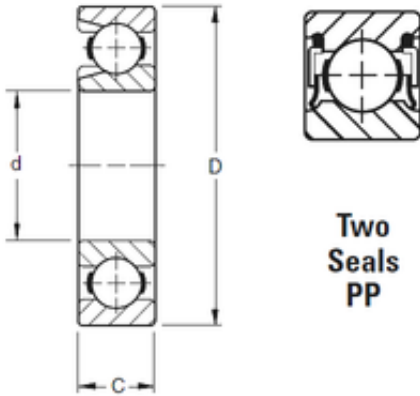

# SKF BEARING MANUFACTURING CO.,LTD.

65 mm x 120 mm x 23 mm Timken 213WNPP  
deep groove ball bearings

Bearing No. 213WNPP

Size	65x120x23 mm
Bore Diameter	65 mm
Outer Diameter	120 mm
Width	23 mm
d	65 mm
D	120 mm
B	23 mm
C	23 mm
Weight	1,207 Kg
Basic dynamic load rating (C)	92 kN

213WNPP Bearing 2D drawings and 3D CAD models