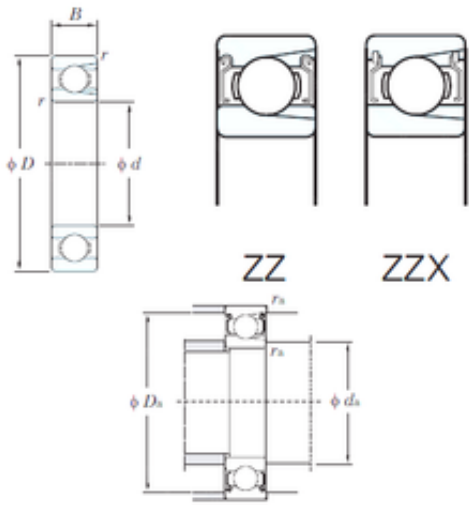

# SKF BEARING MANUFACTURING CO.,LTD.

65 mm x 120 mm x 23 mm KOYO M6213ZZ  
deep groove ball bearings

Bearing No. M6213ZZ

|                               |              |
|-------------------------------|--------------|
| Size                          | 65x120x23 mm |
| Bore Diameter                 | 65 mm        |
| Outer Diameter                | 120 mm       |
| Width                         | 23 mm        |
| d                             | 65 mm        |
| D                             | 120 mm       |
| B                             | 23 mm        |
| C                             | 23 mm        |
| r min.                        | 1.5 mm       |
| da min.                       | 73 mm        |
| da max                        | 78 mm        |
| Da max.                       | 112 mm       |
| ra max.                       | 1.5 mm       |
| Weight                        | 1.02 Kg      |
| Basic dynamic load rating (C) | 63.5 kN      |
| Basic static load rating (C0) | 60.1 kN      |
| (Grease) Lubrication Speed    | 5400 r/min   |

M6213ZZ Bearing 2D drawings and 3D CAD models