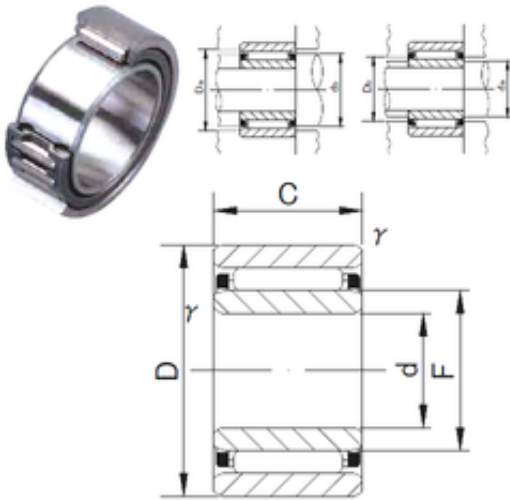

SKF BEARING MANUFACTURING CO.,LTD.

80 mm x 110 mm x 30 mm JNS NAF 8011030
needle roller bearings

Bearing No. NAF 8011030

Size	80x110x30 mm
Bore Diameter	80 mm
Outer Diameter	110 mm
Width	30 mm
d	80 mm
F	90 mm
D	110 mm
B	30 mm
C	30 mm
r min.	1 mm
da min.	85 mm
da max	88 mm
Da max.	105 mm
db	97 mm
Db	91 mm
Weight	0,93 Kg
Basic dynamic load rating (C)	69,5 kN
Basic static load rating (C0)	173,6 kN

NAF 8011030 Bearing 2D drawings and 3D CAD models