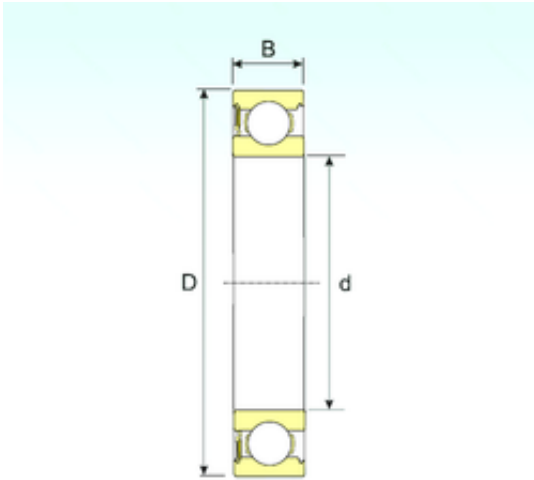

SKF BEARING MANUFACTURING CO.,LTD.

80 mm x 140 mm x 26 mm ISB 6216-RS deep groove ball bearings

Bearing No. 6216-RS

Size	80x140x26 mm
Bore Diameter	80 mm
Outer Diameter	140 mm
Width	26 mm
d	80 mm
D	140 mm
B	26 mm
C	26 mm
Weight	1,4 Kg
Basic dynamic load rating (C)	71,4 kN
Basic static load rating (C0)	53,9 kN

6216-RS Bearing 2D drawings and 3D CAD models