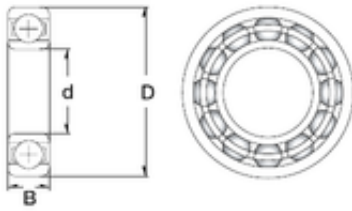

SKF BEARING MANUFACTURING CO.,LTD.

80 mm x 140 mm x 26 mm ZEN S6216-2RS
deep groove ball bearings

Bearing No. S6216-2RS

Size	80x140x26 mm
Bore Diameter	80 mm
Outer Diameter	140 mm
Width	26 mm
d	80 mm
D	140 mm
B	26 mm
C	26 mm

S6216-2RS Bearing 2D drawings and 3D CAD models