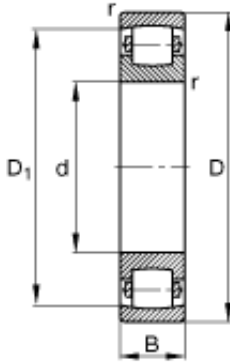

SKF BEARING MANUFACTURING CO.,LTD.

80 mm x 140 mm x 26 mm FAG 20216-TVP spherical roller bearings

Bearing No. 20216-TVP

Size	80x140x26 mm
Bore Diameter	80 mm
Outer Diameter	140 mm
Width	26 mm
d	80 mm
D	140 mm
B	26 mm
D_1	124,5 mm
$D_{a \max}$	129 mm
$d_{a \min}$	91 mm
$r_{a \max}$	2 mm
r_{\min}	2 mm
m	1,58 kg / Weight
C_r	125000 N / Dynamic load rating (radial)
C_{0r}	163000 N / Static load rating (radial)
n_G	5200 1/min / Limiting speed
C_{ur}	15300 N / Fatigue limit load, radial

20216-TVP Bearing 2D drawings and 3D CAD models