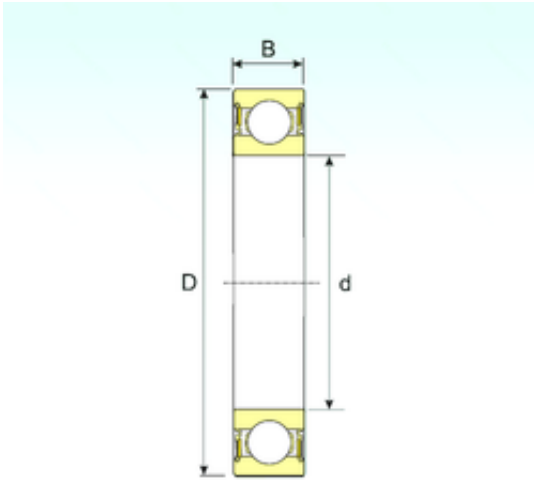

# SKF BEARING MANUFACTURING CO.,LTD.

80 mm x 140 mm x 26 mm ISB 6216-2RS deep groove ball bearings

Bearing No. 6216-2RS

Size	80x140x26 mm
Bore Diameter	80 mm
Outer Diameter	140 mm
Width	26 mm
d	80 mm
D	140 mm
B	26 mm
C	26 mm
Weight	1,4 Kg
Basic dynamic load rating (C)	71,4 kN
Basic static load rating (C0)	53,9 kN

6216-2RS Bearing 2D drawings and 3D CAD models