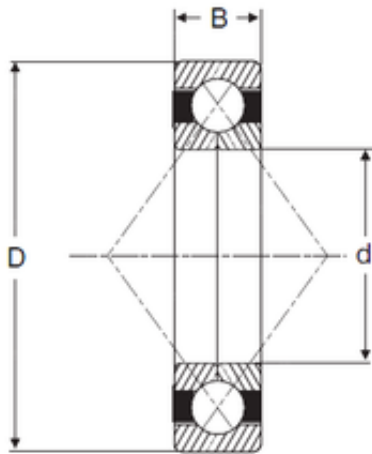

SKF BEARING MANUFACTURING CO.,LTD.

80 mm x 140 mm x 26 mm SIGMA QJ 216
angular contact ball bearings

Bearing No. QJ 216

Size	80x140x26 mm
Bore Diameter	80 mm
Outer Diameter	140 mm
Width	26 mm
d	80 mm
D	140 mm
B	26 mm
C	26 mm

QJ 216 Bearing 2D drawings and 3D CAD models