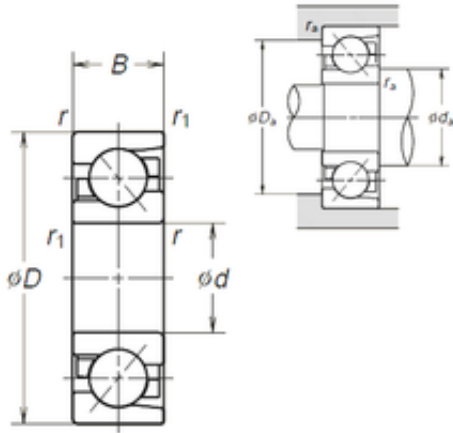

SKF BEARING MANUFACTURING CO.,LTD.

80 mm x 140 mm x 26 mm NSK 7216BEA angular contact ball bearings

Bearing No. 7216BEA

Size	80x140x26 mm
Bore Diameter	80 mm
Outer Diameter	140 mm
Width	26 mm
d	80 mm
D	140 mm
B	26 mm
C	26 mm
r min.	2 mm
r1 min.	1 mm
da min.	90 mm
Da max.	130 mm
db min	86 mm
ra max.	2 mm
rb max.	1 mm
Db max	134 mm
Basic dynamic load rating (C)	83,5 kN

7216BEA Bearing 2D drawings and 3D CAD models